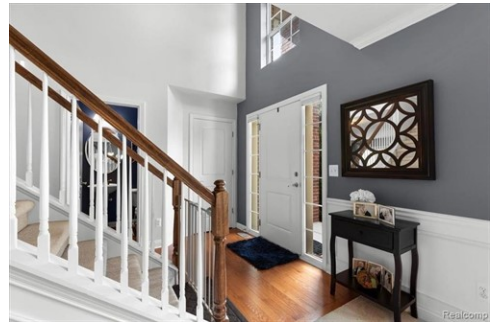

BRAND
 REAL ESTATE

The BRAND Real Estate
 5400 Gateway Center Ste B
 Mundy Twp, MI 48507
 (810) 356-9400

Remarks

MULTIPLE OFFERS HIGHEST AND BEST DUE 10/7 6PM Don't miss out on this stunning home in the highly sought-after Huron Valley School District! Boasting three spacious bedrooms and three and a half bathrooms, this residence features a well-designed eat-in kitchen that flows seamlessly into a cozy breakfast nook and inviting living room, complete with a gas fireplace. Step outside from the breakfast nook onto a lovely deck that overlooks a serene wooded area, perfect for relaxation and entertaining. The primary suite offers a luxurious retreat with a large bathroom featuring dual sinks, a soaking tub, and a separate shower. The additional two bedrooms are bright and generously sized, ensuring plenty of space for family or guests. The fully finished basement adds incredible value with its mini kitchen and full bathroom, making it ideal for entertaining. Additionally, the basement features a versatile bonus room that can easily serve as a potential fourth bedroom. Large windows and sliding glass doors brighten the space and lead to a spacious patio area complete with a hot tub your private oasis! Plus, with a convenient three-car garage, this home truly has it all.